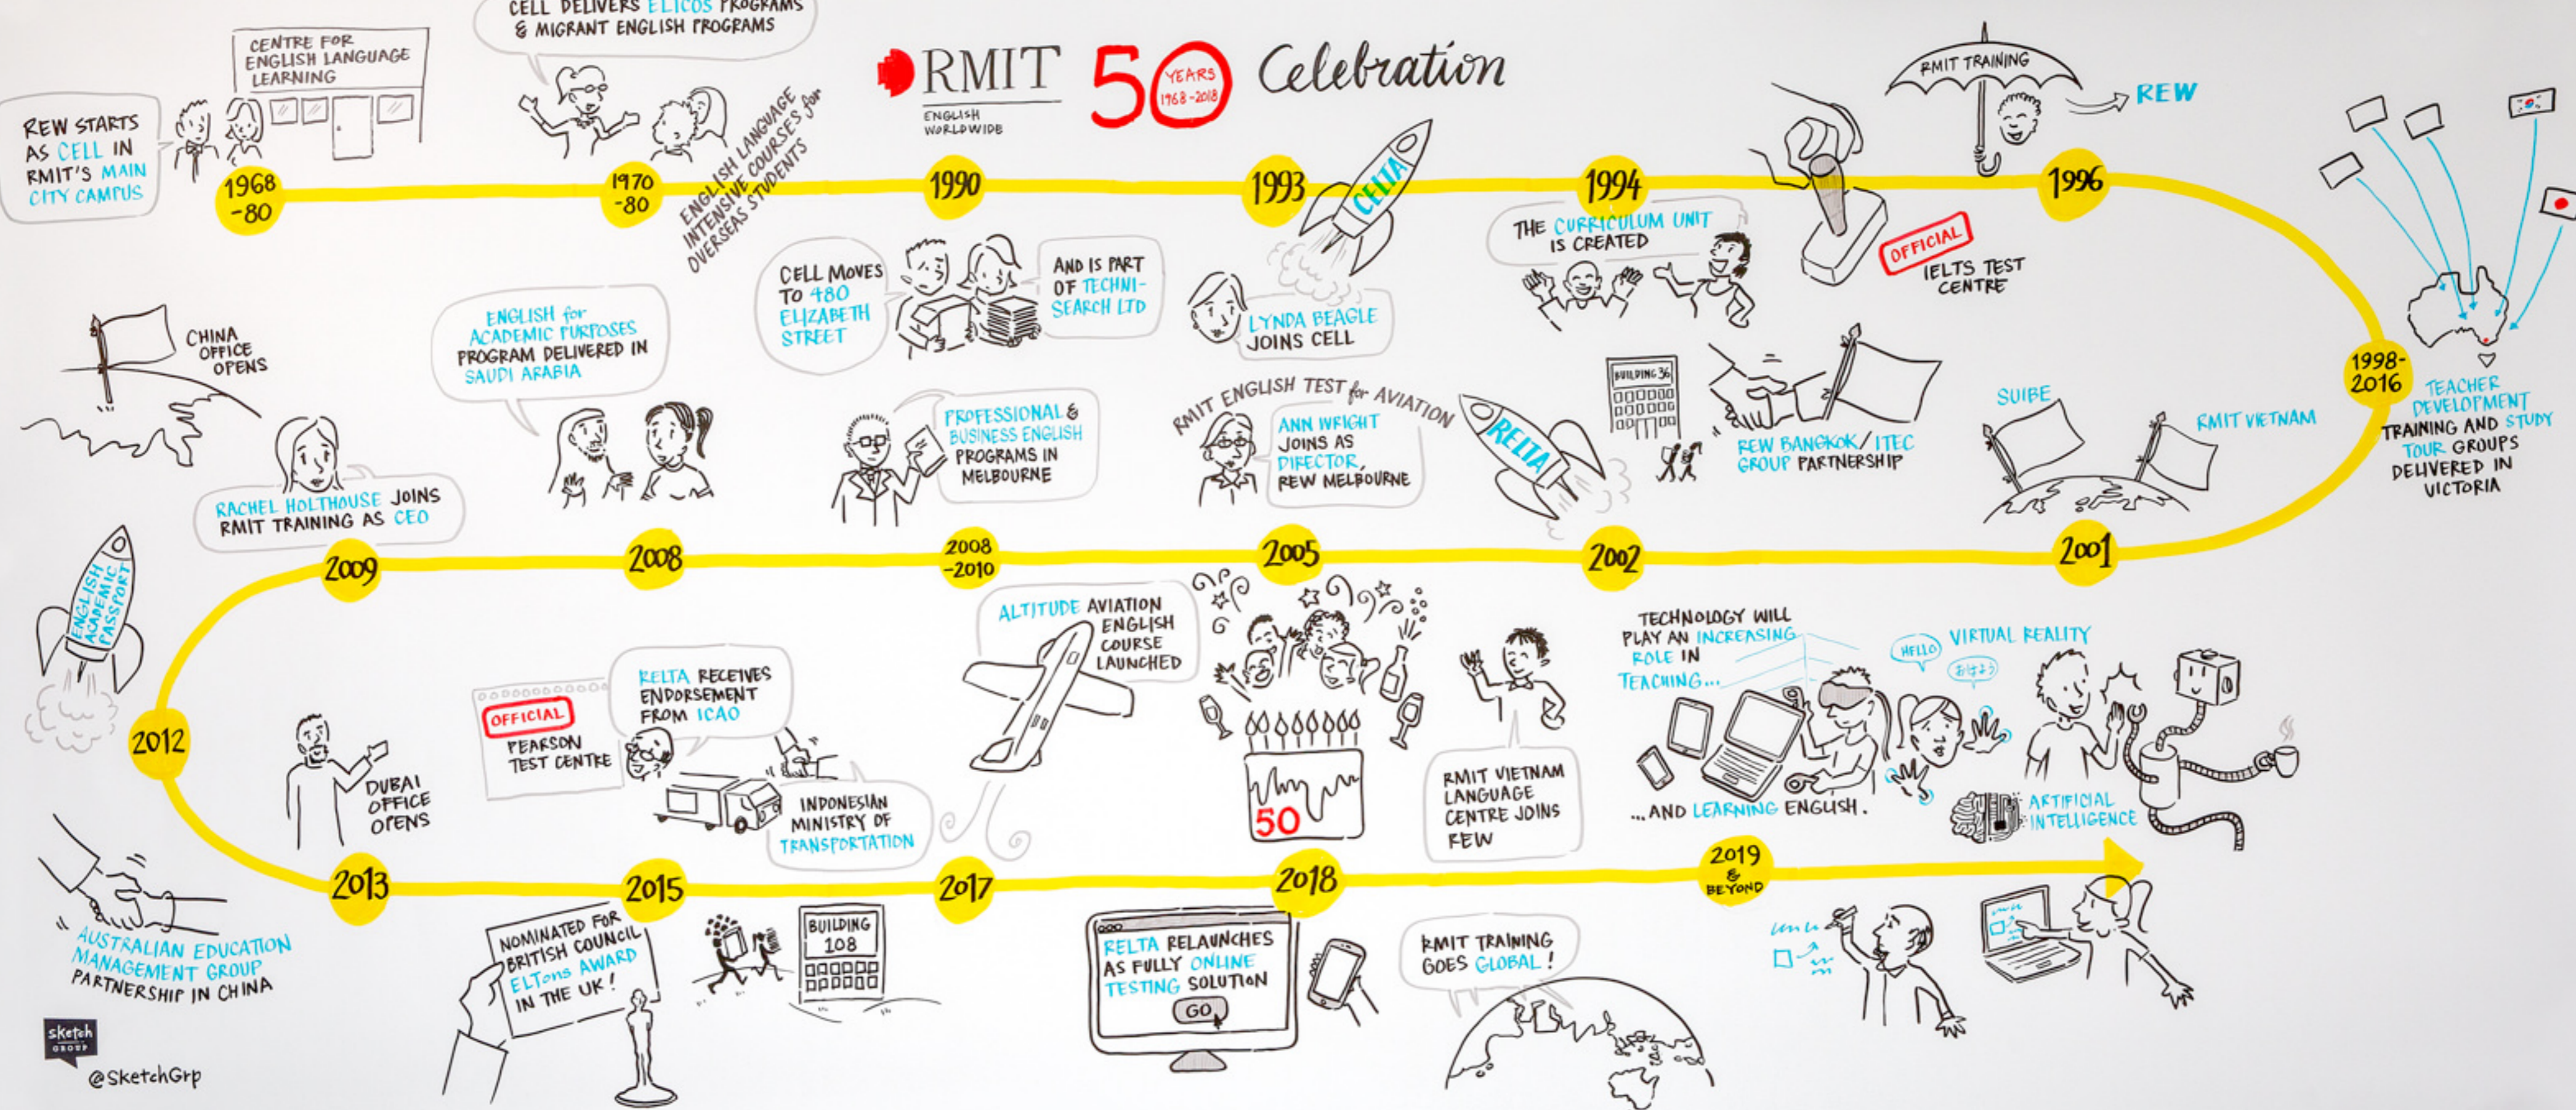

RMIT 50 YEARS 1968-2018 Celebration

ENGLISH WORLDWIDE

REW STARTS AS CELL IN RMIT'S MAIN CITY CAMPUS

1968-80

CENTRE FOR ENGLISH LANGUAGE LEARNING

CELL DELIVERS ELICOS PROGRAMS & MIGRANT ENGLISH PROGRAMS

1970-80

ENGLISH LANGUAGE INTENSIVE COURSES FOR OVERSEAS STUDENTS

1990

CELL MOVES TO 480 ELIZABETH STREET AND IS PART OF TECHNI-SEARCH LTD

1993

LYNDA BEAGLE JOINS CELL

1994

THE CURRICULUM UNIT IS CREATED

1996

2008-2010

2005

2002

2001

ENGLISH ACADEMIC PASSPORT

2012

DUBAI OFFICE OPENS

OFFICIAL PEARSON TEST CENTRE